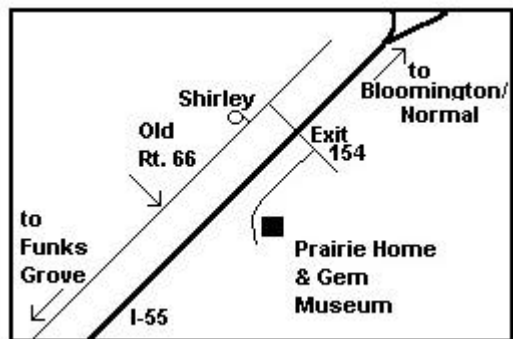

Directions to Funk Prairie Home & Gem Museum

From Bloomington/Normal (North)

1. Take I-55 south towards Springfield
2. Exit at Shirley
3. Turn left at the top of the off-ramp (away from Old Route 66)
4. Cross the Interstate
5. Turn right at the Funks G sign onto the frontage road
6. Travel about 1.5 miles to the Prairie Home's drive.
7. The entrance will be on the left.

From Springfield (South)

1. Take I-55 north toward Bloomington/Normal
2. Exit at Shirley
3. Turn right at the top of the off-ramp (away from Old Route 66)
4. Turn right at the Funks G sign onto the frontage road
5. Travel about 1.5 miles to the Prairie Home's drive.
6. The entrance will be on the left.